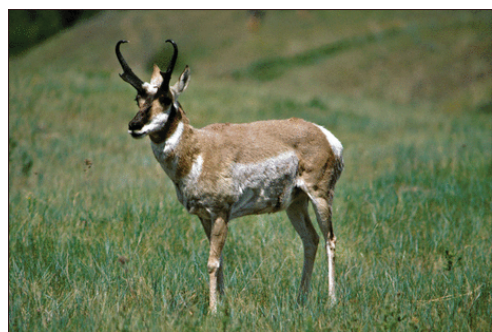

Standing Whitetail Deer

The standing whitetail is the most popular product we have. It weighs about 22 pounds when complete and is very durable. The antlers are removable so the decoy can be used as a doe or a buck. Shipping for a deer runs from \$160 - \$200 depending upon your location. All mule deer and blacktail deer hides must be supplied by the customer.

Pricing:

- Life size mount only \$2850.00
- Life size mount with robotic head \$3200.00
- Packaging & Crating \$ 50.00

Coyote / Fox / Lynx

These animals really come to life with the addition of the robotics. They can mounted in many different positions, standing, sitting, laying, etc. All of these animals are small enough to be shipped by Fed-Ex, so shipping charges are minimal. A hide may be required depending on the animal and time of year.

Pricing:

- Life size mount only \$700.00
- Life size mount with robotic head and tail \$950.00
- Packaging and Crating \$ 40.00

Antelope

The antelope decoy works well, getting a hide is the only difficult part. Antelope have very fragile hides that slip very easily. We recommend having them tanned before they are sent to us. Shipping the finished product runs between \$150 and \$200, depending upon your location.